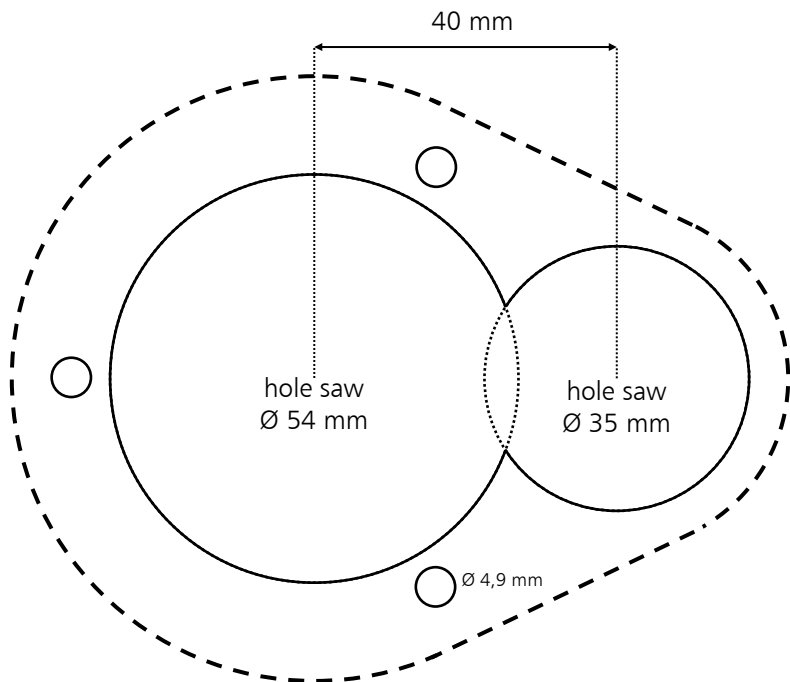

* Mounting depth is 35 mm due to room for the cable

Scale 1:1

* Mounting depth is 35 mm due to room for the cable

Scale 1:1