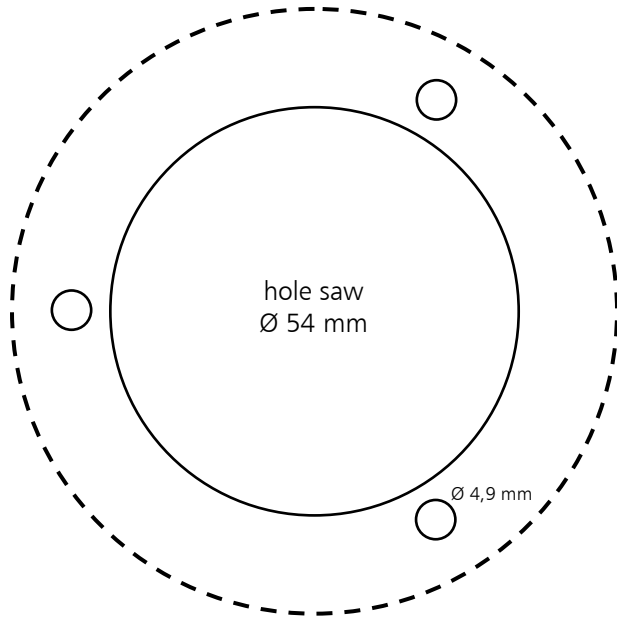

* Mounting depth is 35 mm due to room for the cable

Scale 1:1

* Mounting depth is 35 mm due to room for the cable

Scale 1:1