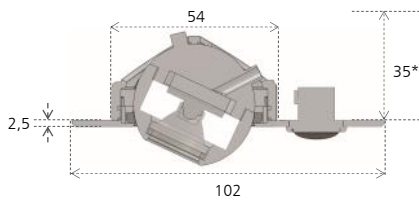

* Mounting depth is 35 mm due to room for the cable

Scale 1:1

* Mounting depth is 35 mm due to room for the cable

Scale 1:1